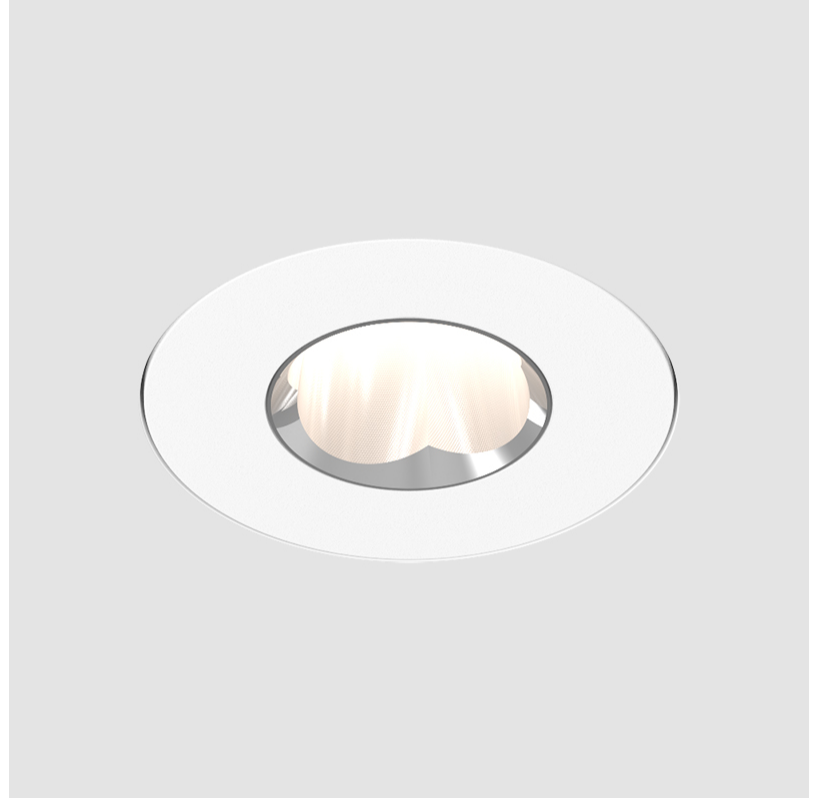

GENERAL

Series: Oiko Pro Round
Subseries: Oiko Pro Round Fixed
Brand: Prolicht
Division: Architectural
Mounting Type: Trimless
Mounting Location: Ceiling
Subcategory: Downlight

PHYSICAL

Shape: Round
Diameter (mm): 75
Diameter (in): 2 15/16
Height (mm): 51
Height (in): 2
Ceiling Thickness (mm): 10 / 12.5 / 15 / 25
Ceiling Thickness (in): 3/8 or 1/2 or 9/16 or 1
Min. Recessing Depth (mm): 55
Min. Recessing Depth (in): 2 3/16
Light Distribution: Direct
Diffuser: Lens Pack - Spread Lens / Linear Spread Lens / Honeycomb Louver
Fixture Finish: SSR / BKV / CWI / CRY / HAB / UFT / ITA / RUA / FTG / MYG / LOD / PUS / FRO / FUP / KIA / POP / BLS / SPG / MEY / GOH / GUM / CHC / COM / ABZ / JAG / OBR / MOS / ROR
Fixture Material: Aluminum Die Cast
Cut-out Measurements: 86mm / 2 11/16" Diameter

ELECTRICAL

Lamp Type: LED (Zhaga Standard)
Input Wattage (W): 14
Total Output Wattage (W): 12.7
Dimming: Dali Dimming
Driver Included: No
Driver Location: Recessed Housing
Driver Type: Constant Current - Universal (120Vac only for DALI driver)
Driver Class: Class 2
Input Voltage (V): 120 - 277
Constant Current (MA): 700

LED

Color Temperature (°K): 2700-6500 Tunable White
Max. Delivered Lumen (lm): 1240
Nominal Lumen (lm): 1460
CRI: >90 CRI
Lamp Life (hrs): 50000
Special LEDs offerings: Tunable White

OPTICAL

Reflector°: 52
Adjustability: Fixed

RATINGS AND CERTIFICATIONS

Certified By: Certified for North American Standards
IP rating: IP20