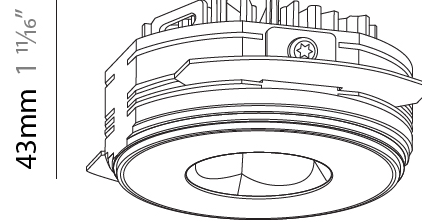

GENERAL

Series: Oiko Pro Round
Subseries: Oiko Pro Round Fixed
Brand: Prolicht
Division: Architectural
Mounting Type: Trimless
Mounting Location: Ceiling
Subcategory: Downlight

PHYSICAL

Shape: Round
Diameter (mm): 75
Diameter (in): 2 ¹⁵/₁₆
Height (mm): 43
Height (in): 1 ¹¹/₁₆
Ceiling Thickness (mm): 10 / 12.5 / 15 / 25
Ceiling Thickness (in): 3/8 or 1/2 or 9/16 or 1
Min. Recessing Depth (mm): 50
Min. Recessing Depth (in): 1 ¹⁵/₁₆
Light Distribution: Direct
Diffuser: Lens Pack - Spread Lens / Linear Spread Lens / Honeycomb Louver
Fixture Finish: SSR / BKV / CWI / CRY / HAB / UFT / ITA / RUA / FTG / MYG / LOD / PUS / FRO / FUP / KIA / POP / BLS / SPG / MEY / GOH / GUM / CHC / COM / ABZ / JAG / OBR / MOS / ROR
Fixture Material: Aluminum Die Cast
Cut-out Measurements: 86mm / 2 11/16" Diameter

ELECTRICAL

Lamp Type: LED (Zhaga Standard)
Input Wattage (W): 14
Total Output Wattage (W): 12.7
Dimming: Dali Dimming
Driver Included: No
Driver Location: Recessed Housing
Driver Type: Constant Current - Universal (120Vac only for DALI driver)
Driver Class: Class 2
Input Voltage (V): 120 - 277
Constant Current (MA): 700

LED

Color Temperature (°K): 2700-6500 Tunable White
Max. Delivered Lumen (lm): 1381
Nominal Lumen (lm): 1460
CRI: >90 CRI
Lamp Life (hrs): 50000
Special LEDs offerings: Tunable White

OPTICAL

Reflector°: 62
Adjustability: Fixed

RATINGS AND CERTIFICATIONS

Certified By: Certified for North American Standards
IP rating: IP20

Ø75mm 2 ¹⁵/₁₆"

Ø85mm 3 ³/₈"