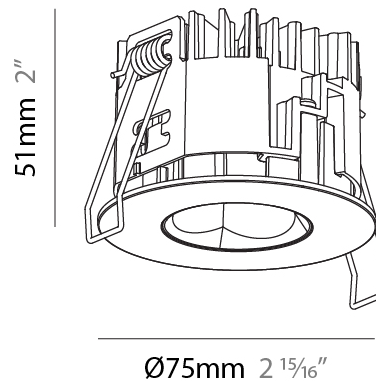

GENERAL

Series: Oiko Pro Round
Subseries: Oiko Pro Round Fixed
Brand: Prolicht
Division: Architectural
Mounting Type: Recessed
Mounting Location: Ceiling
Subcategory: Downlight

PHYSICAL

Shape: Round
Diameter (mm): 75
Diameter (in): 2 15/16
Height (mm): 51
Height (in): 2
Ceiling Thickness (mm): 1 - 25
Ceiling Thickness (in): 1/16 - 1 3/16
Min. Recessing Depth (mm): 55
Min. Recessing Depth (in): 2 3/16
Light Distribution: Direct
Diffuser: Lens Pack - Spread Lens / Linear Spread Lens / Honeycomb Louver
Fixture Finish: [SSR / BKV / CWI / CRY / HAB / UFT / ITA / RUA / FTG / MYG / LOD / PUS / FRO / FUP / KIA / POP / BLS / SPG / MEY / GOH / GUM / CHC / COM / ABZ / JAG / OBR / MOS / ROR](#)
Fixture Material: Aluminum Die Cast
Cut-out Measurements: 68mm / 2 11/16" Diameter

ELECTRICAL

Lamp Type: LED (Zhaga Standard)
Input Wattage (W): 14
Total Output Wattage (W): 12.7
Dimming: Dali Dimming
Driver Included: No
Driver Location: Recessed Housing
Driver Type: Constant Current - Universal (120Vac only for DALI driver)
Driver Class: Class 2
Input Voltage (V): 120 - 277
Constant Current (MA): 700

LED

Color Temperature (°K): 2700-6500 Tunable White
Max. Delivered Lumen (lm): 1240
Nominal Lumen (lm): 1460
CRI: >93 CRI
Lamp Life (hrs): 50000
Special LEDs offerings: Tunable White

OPTICAL

Reflector°: 52
Adjustability: Fixed

RATINGS AND CERTIFICATIONS

Certified By: Certified for North American Standards
IP rating: IP20