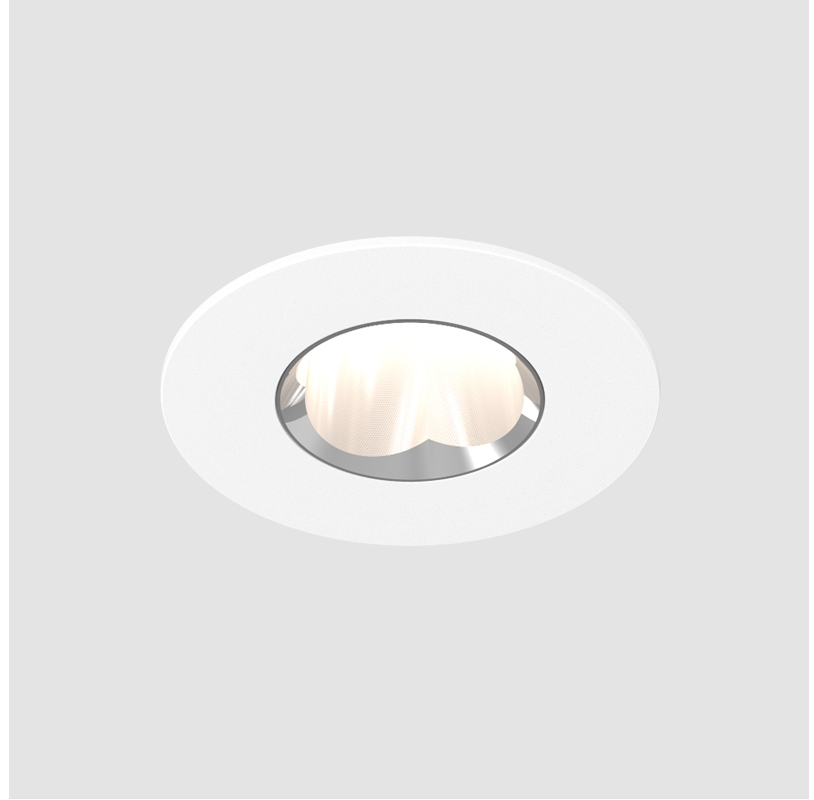

GENERAL

Series: Oiko Pro Round
Subseries: Oiko Pro Round Fixed
Brand: Prolicht
Division: Architectural
Mounting Type: Recessed
Mounting Location: Ceiling
Subcategory: Downlight

PHYSICAL

Shape: Round
Diameter (mm): 75
Diameter (in): 2 ¹⁵/₁₆
Height (mm): 65
Height (in): 2 ⁹/₁₆
Ceiling Thickness (mm): 1 - 25
Ceiling Thickness (in): 1/16 - 1 3/16
Min. Recessing Depth (mm): 70
Min. Recessing Depth (in): 2 ³/₄
Light Distribution: Direct
Diffuser: Lens Pack - Spread Lens / Linear Spread Lens / Honeycomb Louver
Fixture Finish: SSR / BKV / CWI / CRY / HAB / UFT / ITA / RUA / FTG / MYG / LOD / PUS / FRO / FUP / KIA / POP / BLS / SPG / MEY / GOH / GUM / CHC / COM / ABZ / JAG / OBR / MOS / ROR
Fixture Material: Aluminum Die Cast
Cut-out Measurements: 68mm / 2 11/16" Diameter

ELECTRICAL

Lamp Type: LED (Zhaga Standard)
Input Wattage (W): 14
Total Output Wattage (W): 12.7
Dimming: Dali Dimming
Driver Included: No
Driver Location: Recessed Housing
Driver Type: Constant Current - Universal (120Vac only for DALI driver)
Driver Class: Class 2
Input Voltage (V): 120 - 277
Constant Current (MA): 700

LED

Color Temperature (°K): 2700-6500 Tunable White
Max. Delivered Lumen (lm): 1129
Nominal Lumen (lm): 1460
CRI: >93 CRI
Lamp Life (hrs): 50000
Special LEDs offerings: Tunable White

OPTICAL

Reflector°: 36
Adjustability: Fixed

RATINGS AND CERTIFICATIONS

Certified By: Certified for North American Standards
IP rating: IP20