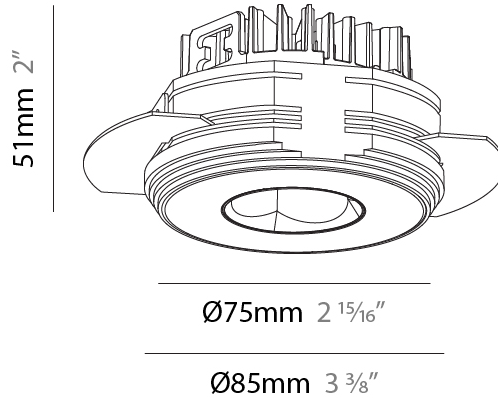

GENERAL

Series: Oiko Pro Round
Subseries: Oiko Pro Round Fixed
Brand: Prolicht
Division: Architectural
Mounting Type: Trimless
Mounting Location: Ceiling
Subcategory: Downlight

PHYSICAL

Shape: Round
Diameter (mm): 75
Diameter (in): 2 15/16
Height (mm): 51
Height (in): 2
Ceiling Thickness (mm): 10 / 12.5 / 15 / 25
Ceiling Thickness (in): 3/8 or 1/2 or 9/16 or 1
Min. Recessing Depth (mm): 55
Min. Recessing Depth (in): 2 3/16
Light Distribution: Direct
Diffuser: Lens Pack - Spread Lens / Linear Spread Lens / Honeycomb Louver
Fixture Finish: SSR / BKV / CWI / CRY / HAB / UFT / ITA / RUA / FTG / MYG / LOD / PUS / FRO / FUP / KIA / POP / BLS / SPG / MEY / GOH / GUM / CHC / COM / ABZ / JAG / OBR / MOS / ROR
Fixture Material: Aluminum Die Cast
Cut-out Measurements: 86mm / 2 11/16" Diameter

ELECTRICAL

Lamp Type: LED (Zhaga Standard)
Input Wattage (W): 14
Total Output Wattage (W): 12.7
Dimming: Dali Dimming
Driver Included: No
Driver Location: Recessed Housing
Driver Type: Constant Current - Universal (120Vac only for DALI driver)
Driver Class: Class 2
Input Voltage (V): 120 - 277
Constant Current (MA): 700

LED

Color Temperature (°K): 2700-6500 Tunable White
Max. Delivered Lumen (lm): 1240
Nominal Lumen (lm): 1460
CRI: >90 CRI
Lamp Life (hrs): 50000
Special LEDs offerings: Tunable White

OPTICAL

Reflector°: 52
Adjustability: Fixed

RATINGS AND CERTIFICATIONS

Certified By: Certified for North American Standards
IP rating: IP20