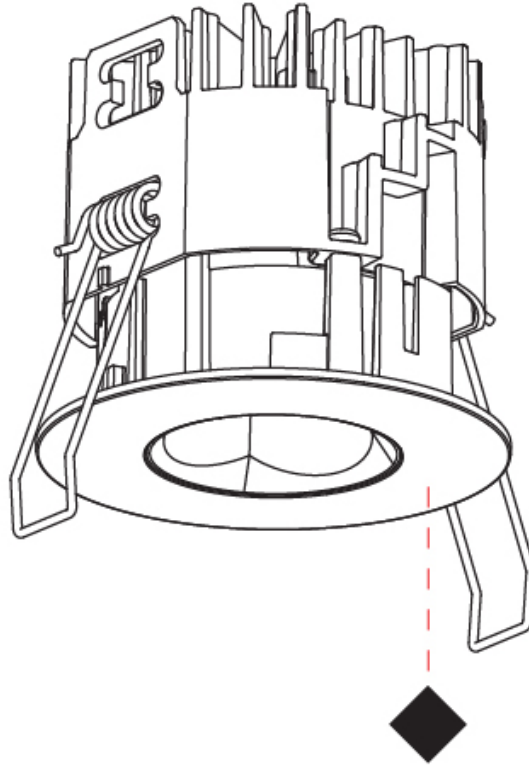

OIKO PRO ROUND FIXED RECESSED

A35871-

PROJECT _____

TYPE _____

SPECIFIER _____

QUANTITY _____

DATE _____

A