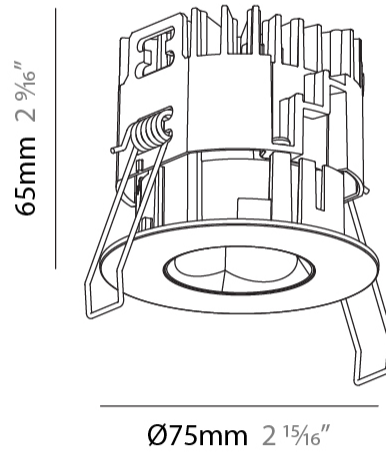

GENERAL

Series: Oiko Pro Round
Subseries: Oiko Pro Round Fixed
Brand: Prolicht
Division: Architectural
Mounting Type: Recessed
Mounting Location: Ceiling
Subcategory: Downlight

PHYSICAL

Shape: Round
Diameter (mm): 75
Diameter (in): 2 ¹⁵/₁₆
Height (mm): 65
Height (in): 2 ⁹/₁₆
Ceiling Thickness (mm): 1 - 25
Ceiling Thickness (in): 1/16 - 1 3/16
Min. Recessing Depth (mm): 70
Min. Recessing Depth (in): 2 ³/₄
Light Distribution: Direct
Diffuser: Lens Pack - Spread Lens / Linear Spread Lens / Honeycomb Louver
Fixture Finish: SSR / BKV / CWI / CRY / HAB / UFT / ITA / RUA / FTG / MYG / LOD / PUS / FRO / FUP / KIA / POP / BLS / SPG / MEY / GOH / GUM / CHC / COM / ABZ / JAG / OBR / MOS / ROR
Fixture Material: Aluminum Die Cast
Cut-out Measurements: 68mm / 2 11/16" Diameter

ELECTRICAL

Lamp Type: LED (Zhaga Standard)
Input Wattage (W): 14
Total Output Wattage (W): 12.7
Dimming: Dali Dimming
Driver Included: No
Driver Location: Recessed Housing
Driver Type: Constant Current - Universal (120Vac only for DALI driver)
Driver Class: Class 2
Input Voltage (V): 120 - 277
Constant Current (MA): 700

LED

Color Temperature (°K): 2700-6500 Tunable White
Max. Delivered Lumen (lm): 1129
Nominal Lumen (lm): 1460
CRI: >93 CRI
Lamp Life (hrs): 50000
Special LEDs offerings: Tunable White

OPTICAL

Reflector°: 36
Adjustability: Fixed

RATINGS AND CERTIFICATIONS

Certified By: Certified for North American Standards
IP rating: IP20