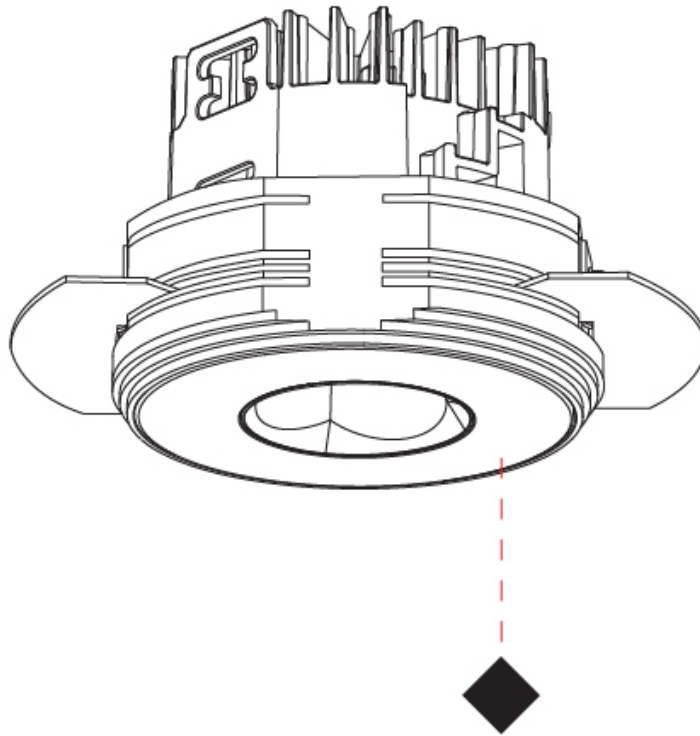

OIKO PRO ROUND FIXED TRIMLESS

A35881-

PROJECT	_____
TYPE	_____
SPECIFIER	_____
QUANTITY	_____
DATE	_____